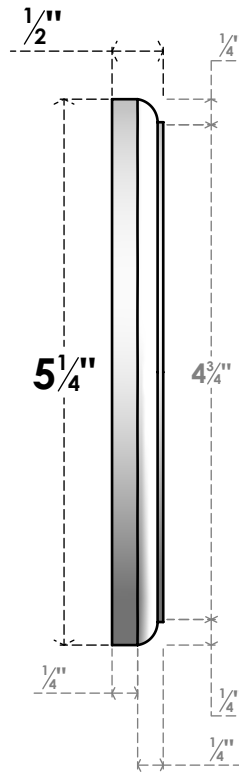

ROSP080X053X050DAL11

8"W X 5 1/4"H X 1/2"P STANDARD DALTON FLOWER ROSETTE WITH ROUNDED EDGE, ARCHITECTURAL GRADE PVC

FRONT

SIDE

EKENA MILLWORK
2300 WEST MAIN ST.
CLARKSVILLE, TX 75426
TOLL FREE: 866-607-0453
WWW.EKENAMILLWORK.COM

NOTES

1. INSTALLATION TO BE COMPLETED IN ACCORDANCE WITH MANUFACTURER'S SPECIFICATIONS.
2. DRAWING MAY NOT BE TO SCALE
3. THIS DRAWING IS INTENDED FOR DESIGN AND PLANNING PURPOSES ONLY.
4. ALL INFORMATION CONTAINED HEREIN WAS CURRENT AT THE TIME OF DEVELOPMENT BUT MUST BE REVIEWED AND APPROVED BY THE PRODUCT MANUFACTURER TO BE CONSIDERED ACCURATE.
5. ARCHITECTURAL GRADE PVC PRODUCTS ARE MADE FROM EXPANDED CELLULAR PVC AND COME NATURALLY WHITE BUT MAY BE PAINTED