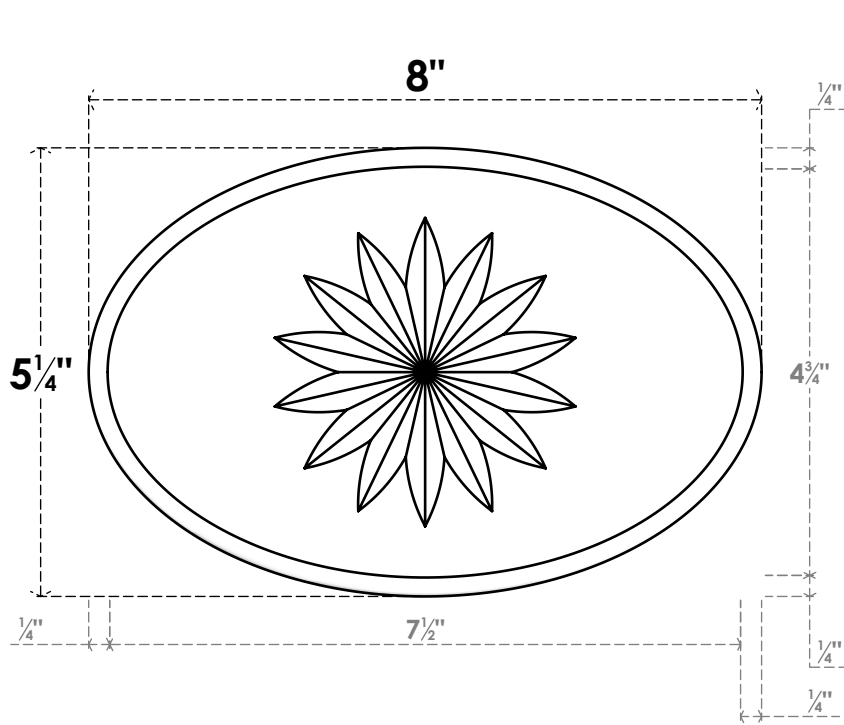

ROSP080X053X050DAL11

8"W X 5 1/4"H X 1/2"P STANDARD DALTON FLOWER ROSETTE WITH ROUNDED EDGE, ARCHITECTURAL GRADE PVC

FRONT

SIDE

EKENA MILLWORK
2300 WEST MAIN ST.
CLARKSVILLE, TX 75426
TOLL FREE: 866-607-0453
WWW.EKENAMILLWORK.COM